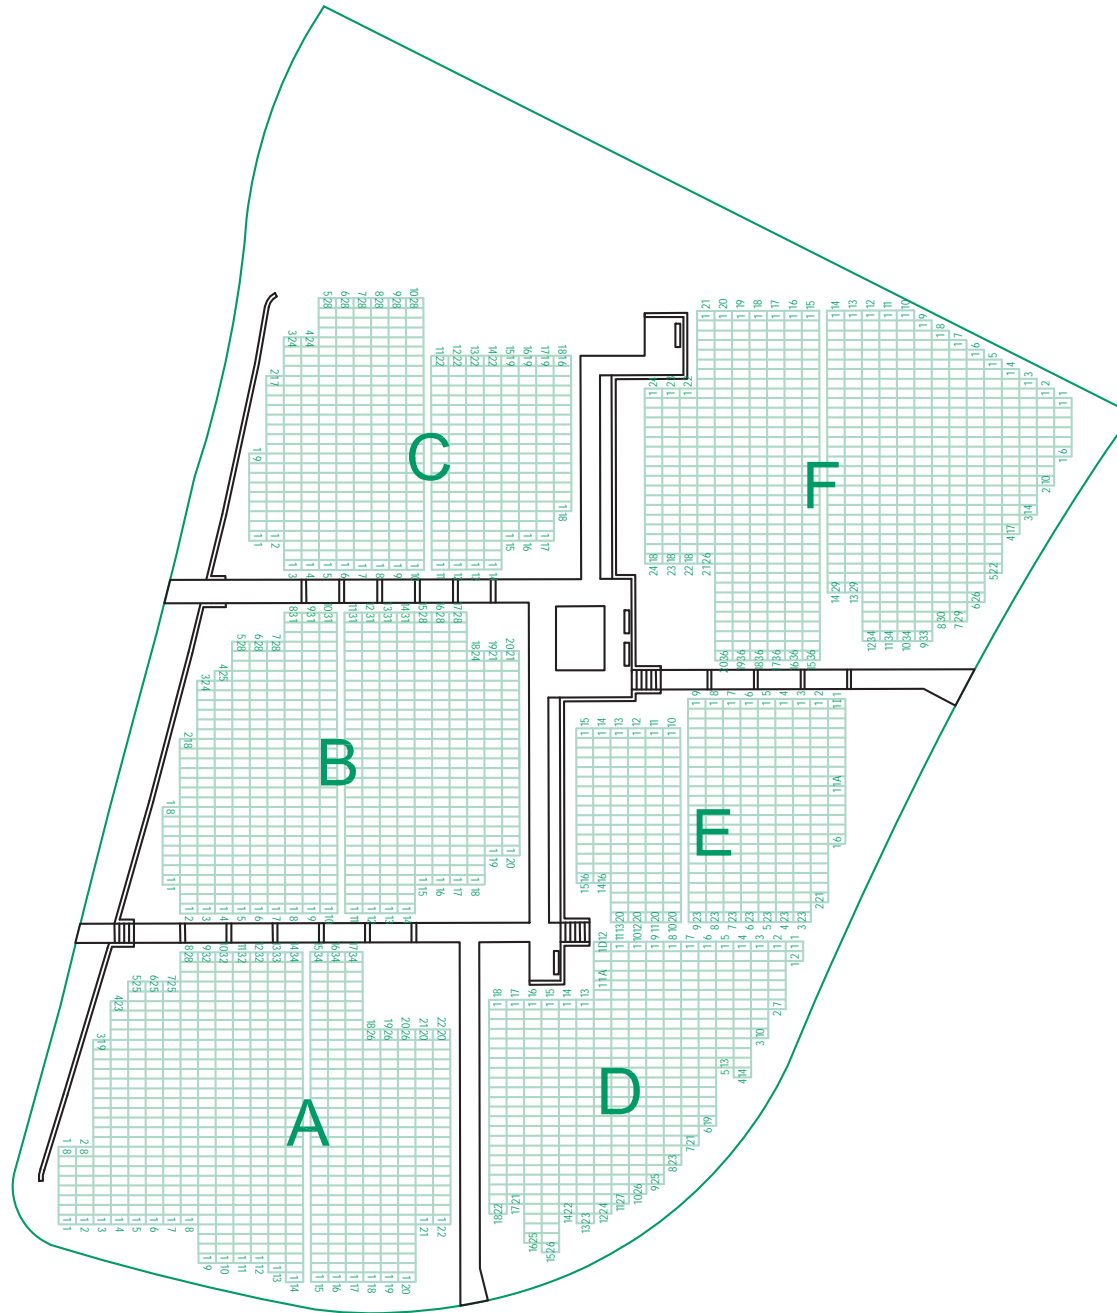

Garden of Remembrance

LAKEWOOD CEMETERY

Celebrating Life Since 1871

3600 Hennepin Avenue • Minneapolis, MN 55408

Phone (612) 822-2171 • Fax (612) 822-0575

www.lakewoodcemetery.com

Section 56

Name

Lot

Grave

DRIVE CAREFULLY

Please do not drive or park on the grass.

DIRECTIONS TO SECTION 56: From the main gate, start by driving East on the perimeter road and follow the orange path (on full cemetery map) for 0.3 mile. Section 56 is on your left.

LAKWOOD CEMETERY
Celebrating Life Since 1871

- SIGNIFICANT FEATURES AND MEMORIALS

DRIVING PATH FROM MAIN GATE TO THIS SECTION